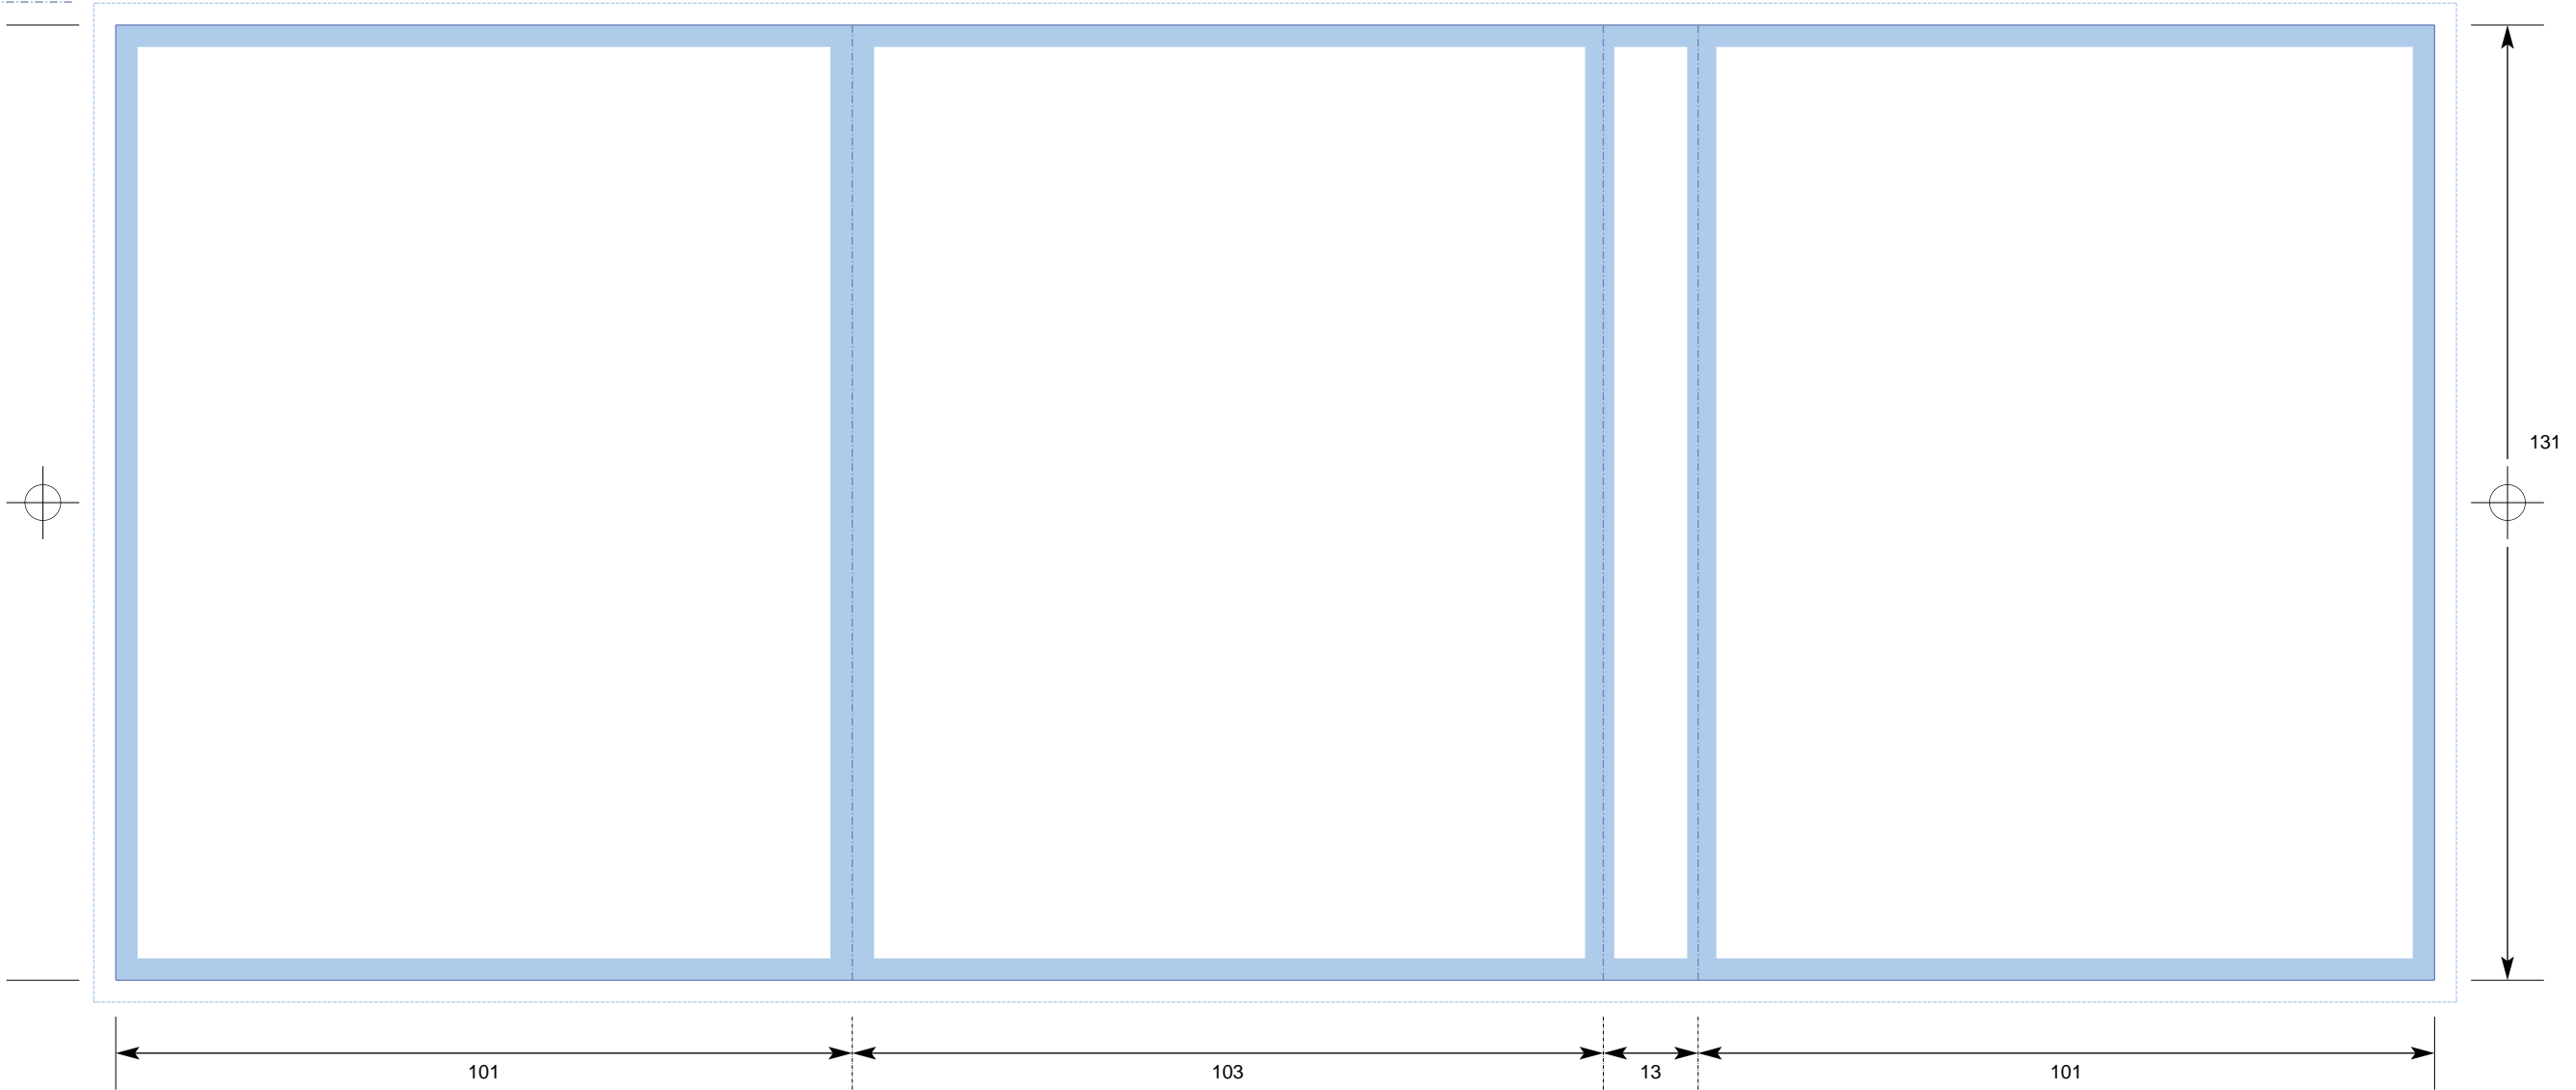

Key:
 No text area
 Bleed
 Trim
 Fold

CTP Template: MC_DBL2
 Double Music Cassete Inlay (Inner)
 Customer
 Catalogue No.
 Job Title

COLOURS
 CYAN
 MAGENTA
 YELLOW
 BLACK

PLEASE NOTE THIS TEMPLATE HAS BEEN CREATED USING SPECIFIC CO-ORDINATES REQUIRED FOR COMPUTER TO PLATE IMAGING AND IS NOT TO BE ALTERED, MOVED OR THE DOCUMENT SIZE CHANGED. ALL DIMENSIONS ARE IN MILLIMETRES. BLEED ALLOWANCE OF 3MM ON TRIMMED EDGES