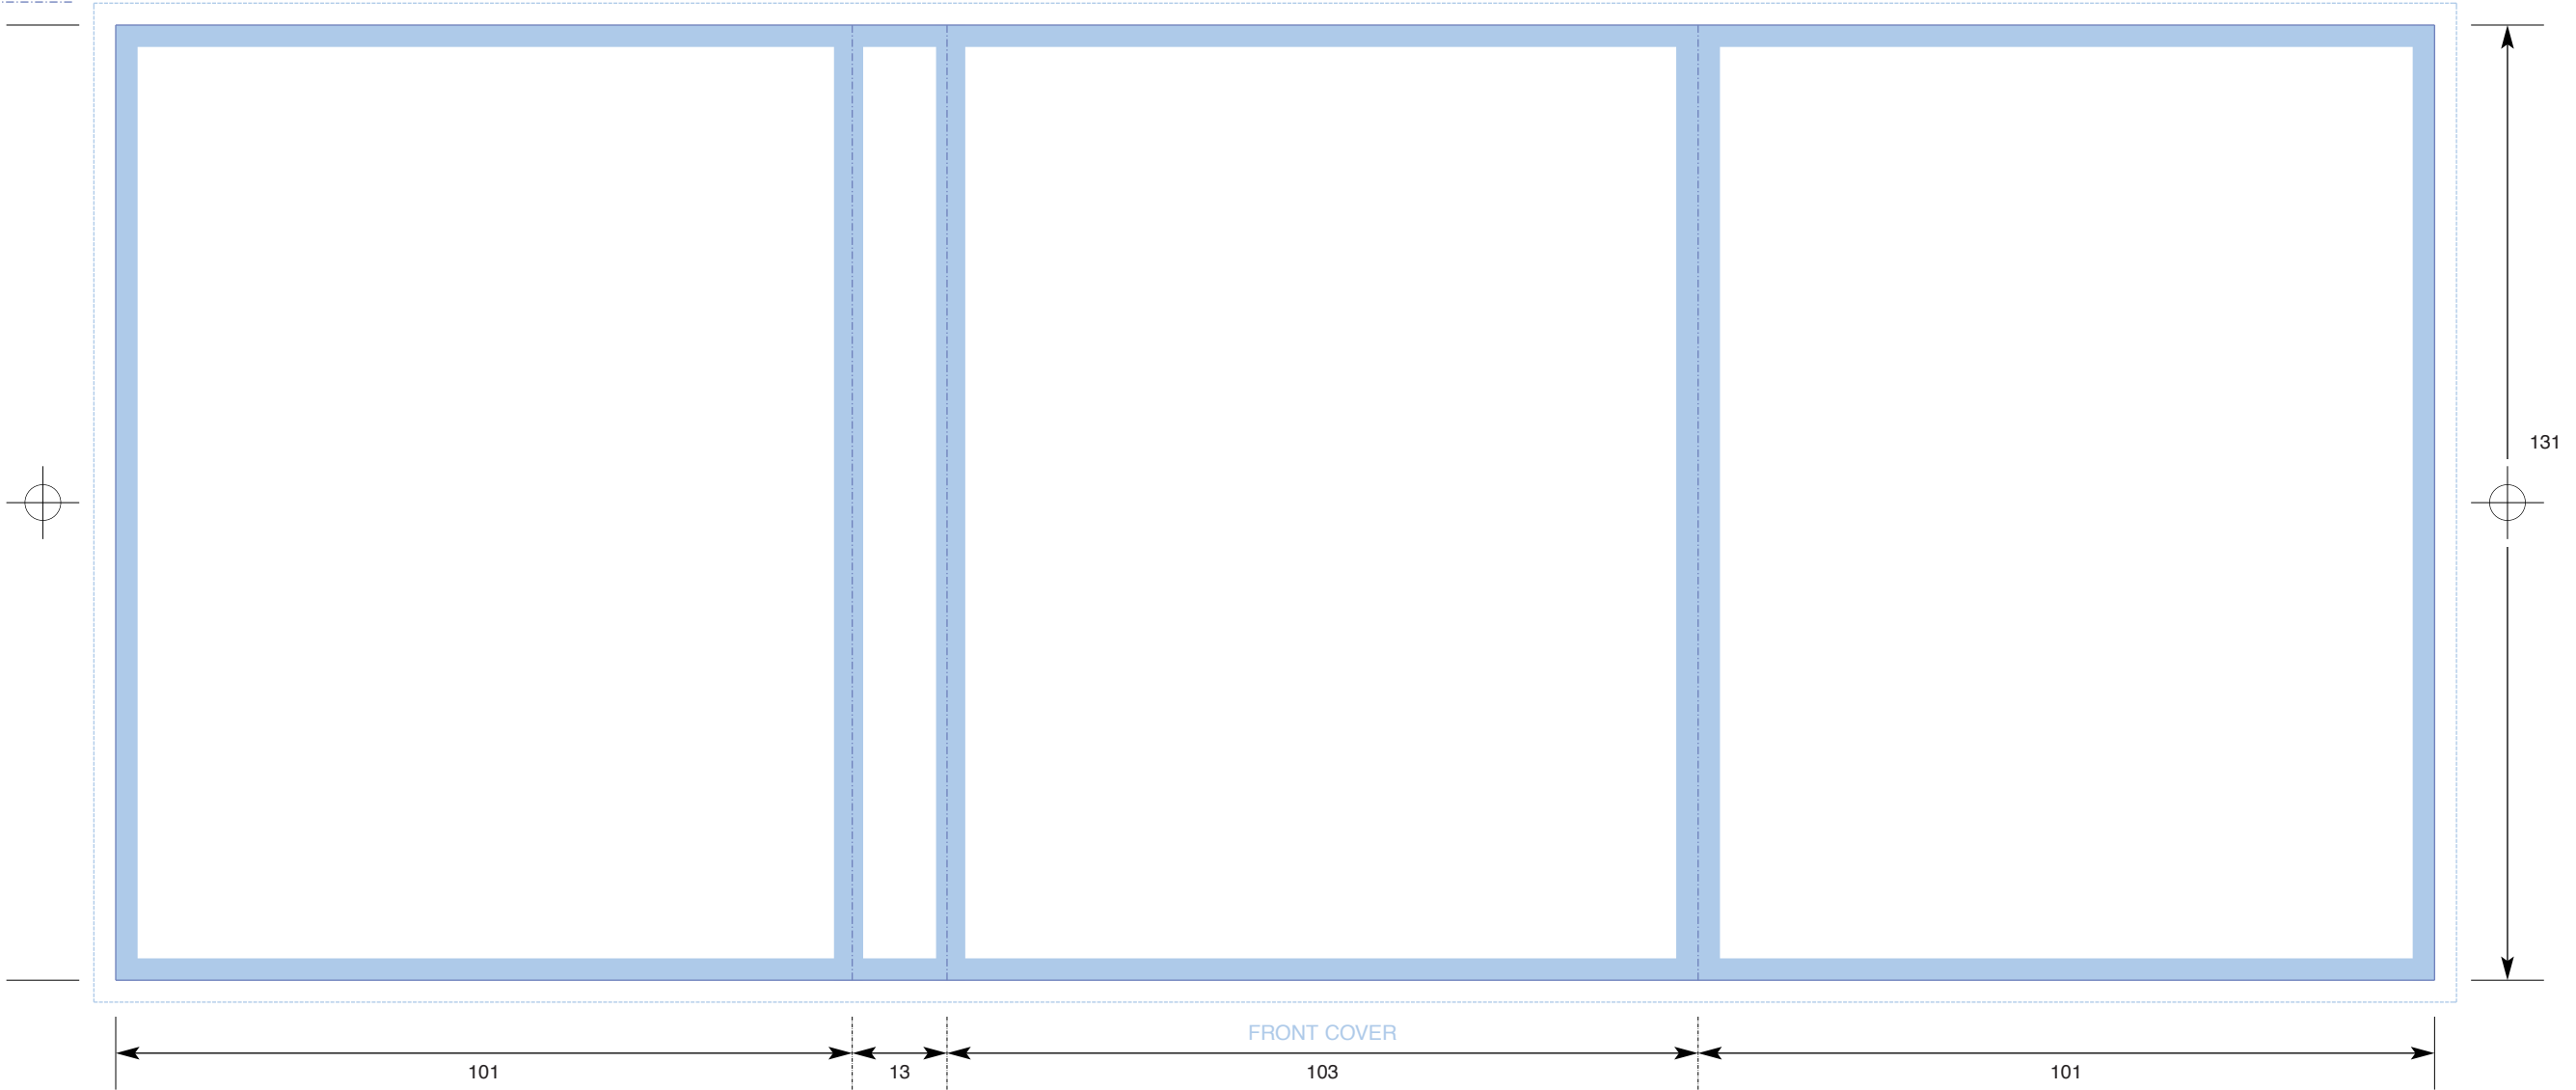

Key:
No text area
Bleed
Trim
Fold

CTP Template: MC_DBL1
Double Music Cassete Inlay (Outer)
Customer
Catalogue No.
Job Title

COLOURS
CYAN
MAGENTA
YELLOW
BLACK

PLEASE NOTE THIS TEMPLATE HAS BEEN CREATED USING SPECIFIC CO-ORDINATES REQUIRED FOR COMPUTER TO PLATE IMAGING AND IS NOT TO BE ALTERED, MOVED OR THE DOCUMENT SIZE CHANGED. ALL DIMENSIONS ARE IN MILLIMETRES. BLEED ALLOWANCE OF 3MM ON TRIMMED EDGES